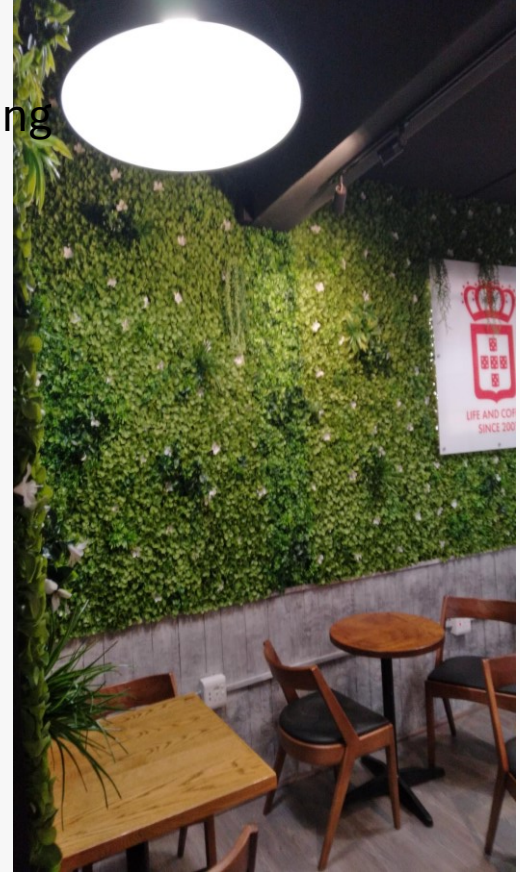

Faux Living Walls

- Ideal for Wall Cladding inside and outside
- Ideal for Wall Cladding inside and outside
- Pricing per Sqm
- 3 UV warranty
- Fade resistant
- Maintenance free
- Design ideas avail
- able on request.